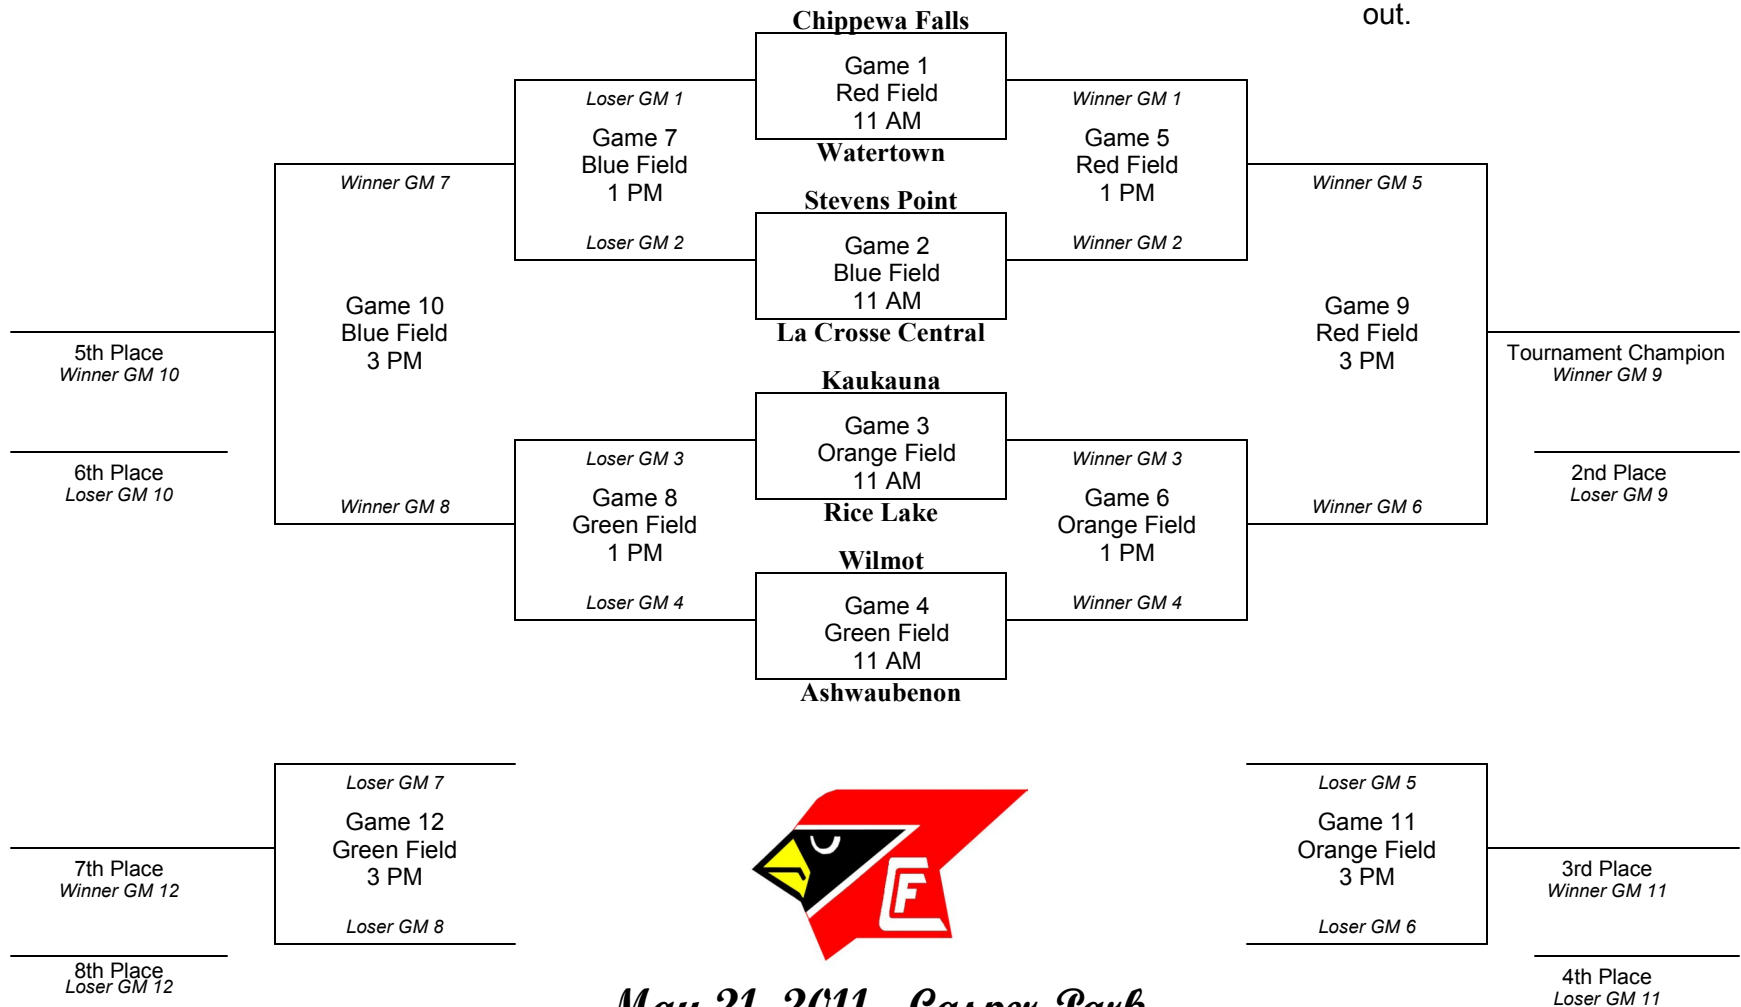

Chi-Hi Softball

Invitational

Varsity Schedule

Teams listed on top occupy the 1B dugout. Teams listed on bottom occupy the 3B dugout.

May 21, 2011 - Casper Park

Chi-Hi Softball Invitational

Junior Varsity Schedule

Teams listed on top occupy the 1B dugout. Teams listed on bottom occupy the 3B dugout.

May 21, 2011 - Hallie Park