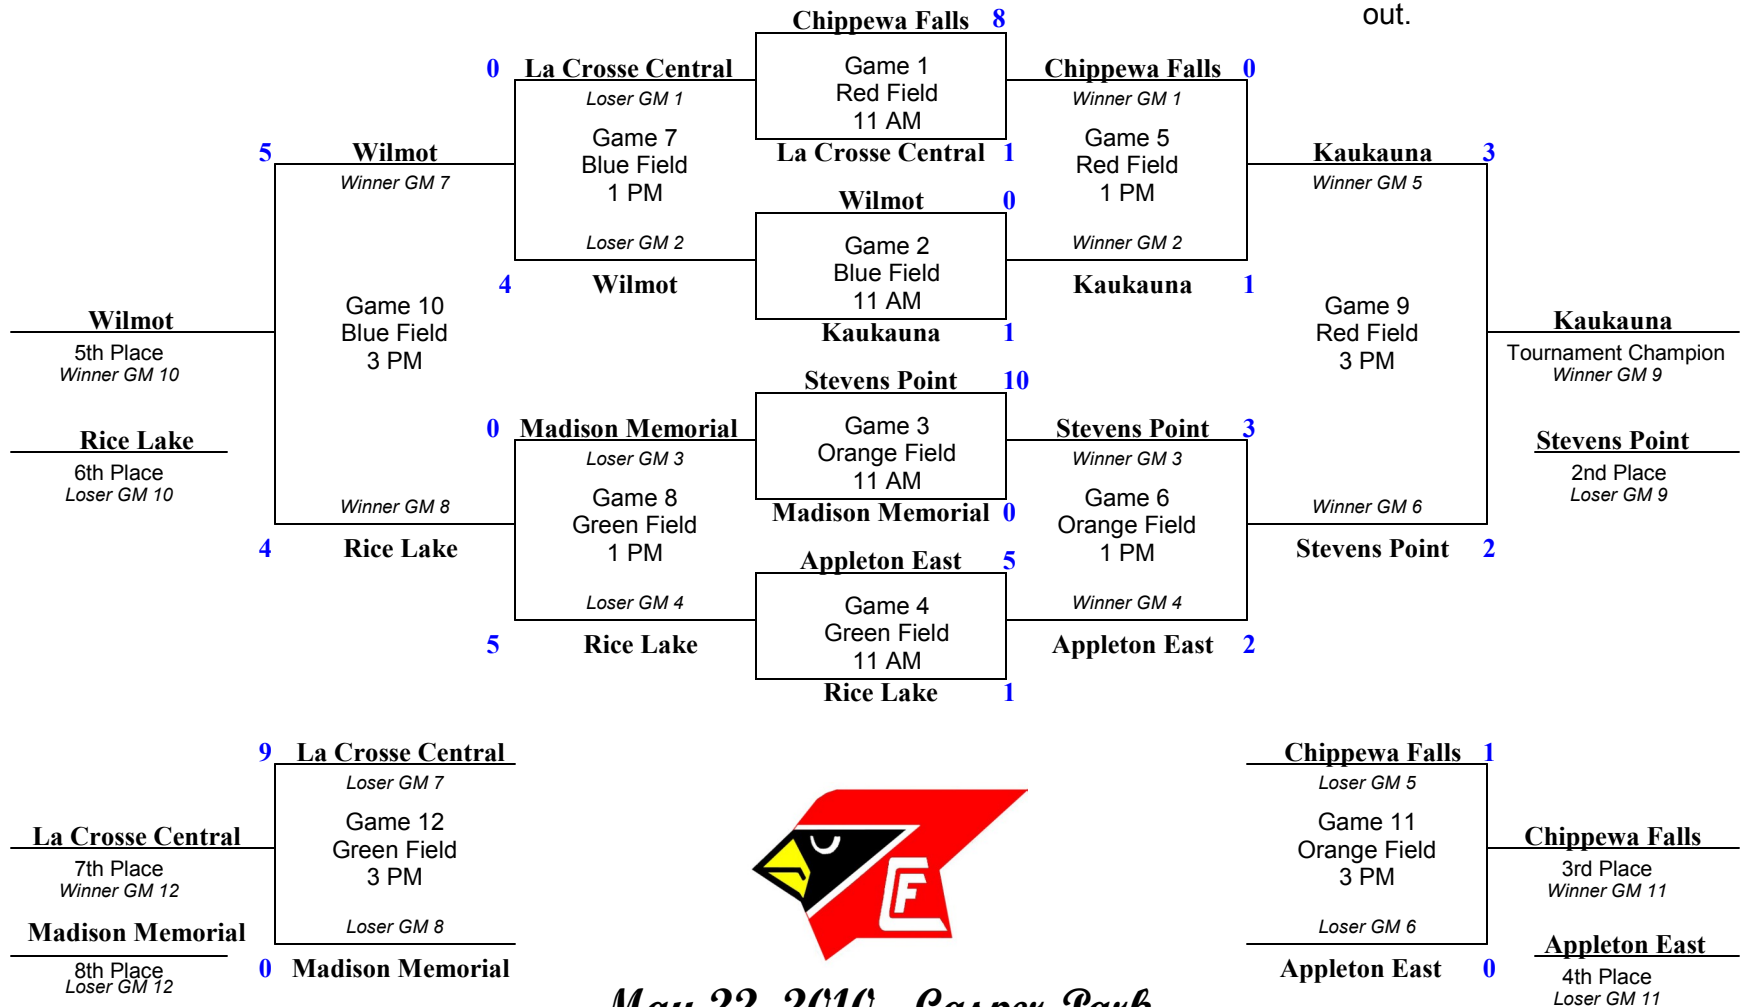

Chi-Hi Softball

Invitational

Varsity Schedule

Teams listed on top occupy the 1B dugout. Teams listed on bottom occupy the 3B dugout.

May 22, 2010 - Casper Park

Chi-Hi Softball

Invitational

Junior Varsity Schedule

Teams listed on top occupy the 1B dugout. Teams listed on bottom occupy the 3B dugout.

May 22, 2010 - Hallie Park