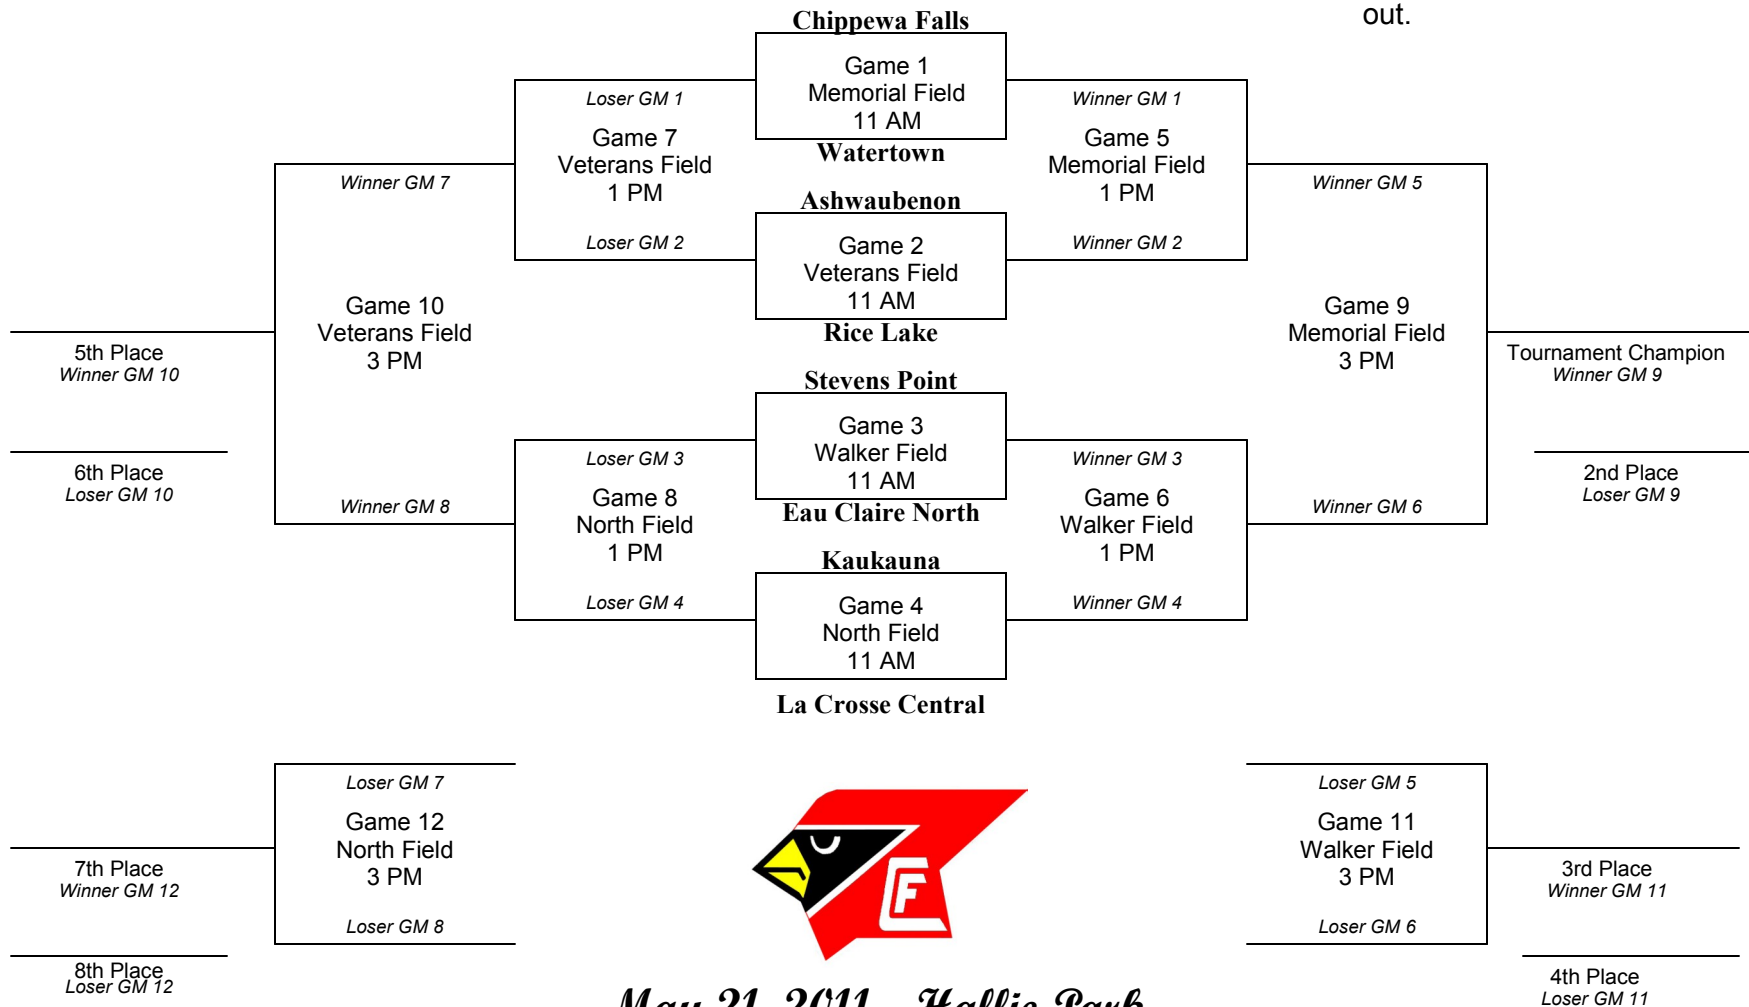

Chi-Hi Softball

Invitational

Varsity Schedule

Teams listed on top occupy the 1B dugout. Teams listed on bottom occupy the 3B dugout.

May 21, 2011 - Casper Park

Chi-Hi Softball Invitational

Junior Varsity Schedule

Teams listed on top occupy the 1B dugout. Teams listed on bottom occupy the 3B dugout.

May 21, 2011 - Hallie Park