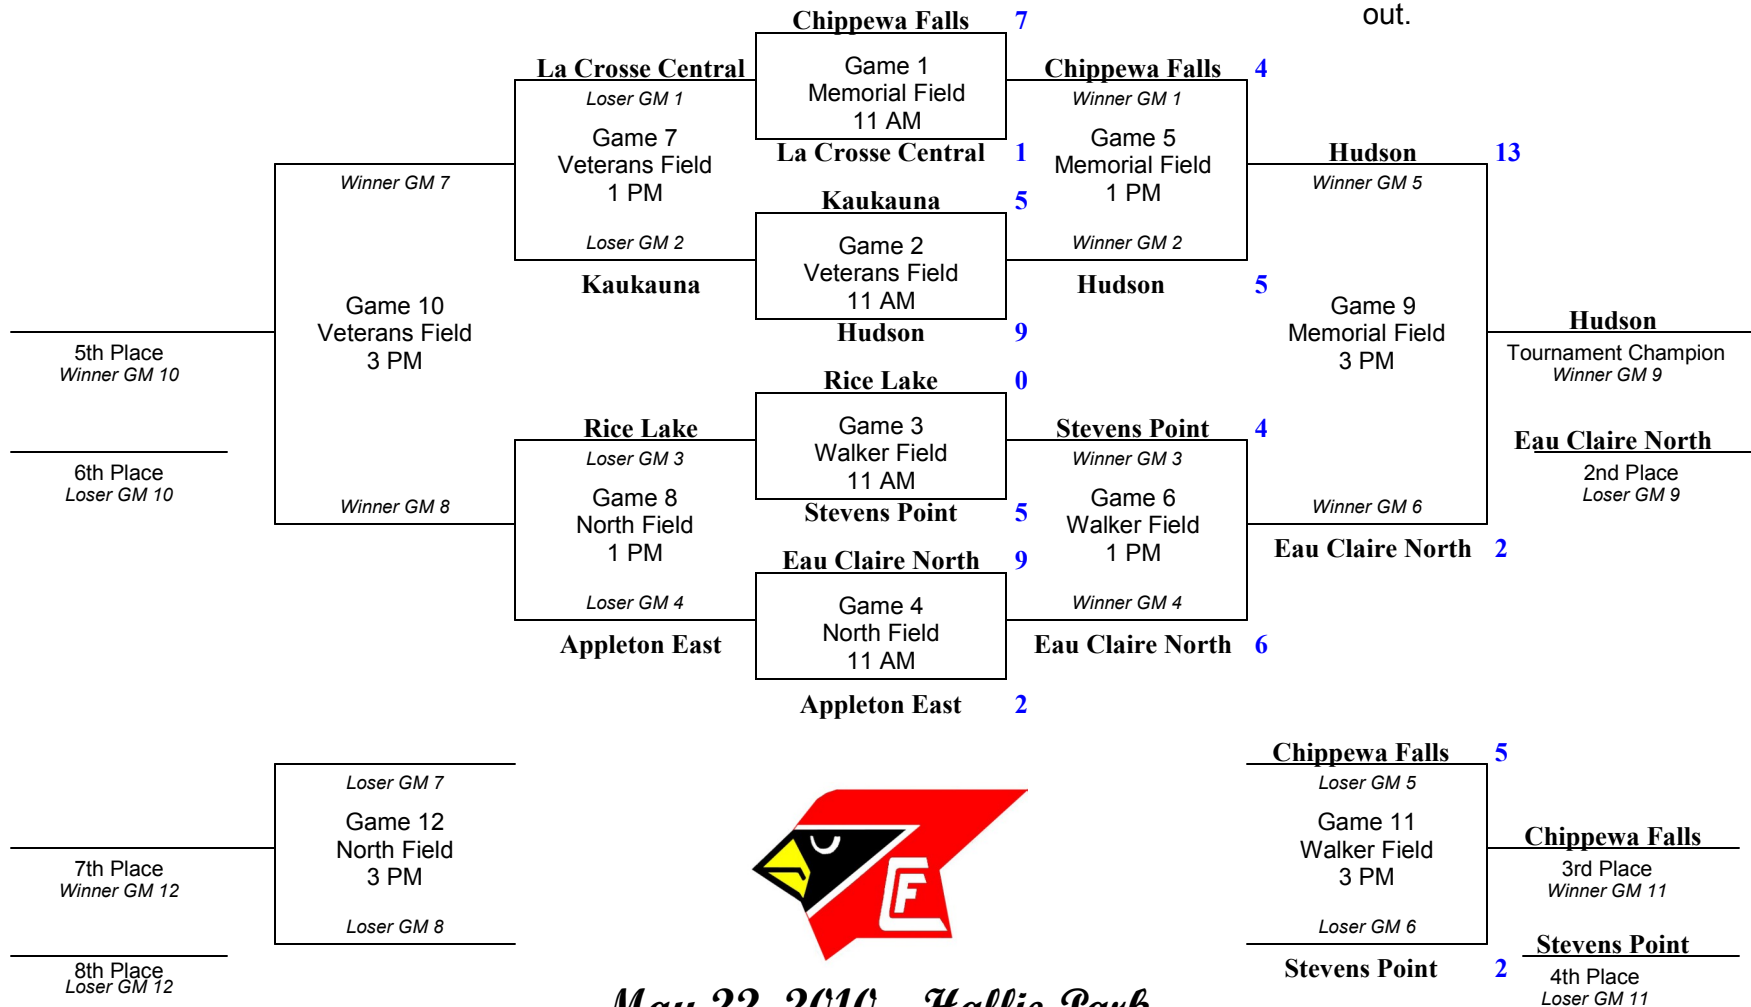

Chi-Hi Softball

Invitational

Varsity Schedule

Teams listed on top occupy the 1B dugout. Teams listed on bottom occupy the 3B dugout.

May 22, 2010 - Casper Park

Chi-Hi Softball

Invitational

Junior Varsity Schedule

Teams listed on top occupy the 1B dugout. Teams listed on bottom occupy the 3B dugout.

May 22, 2010 - Hallie Park