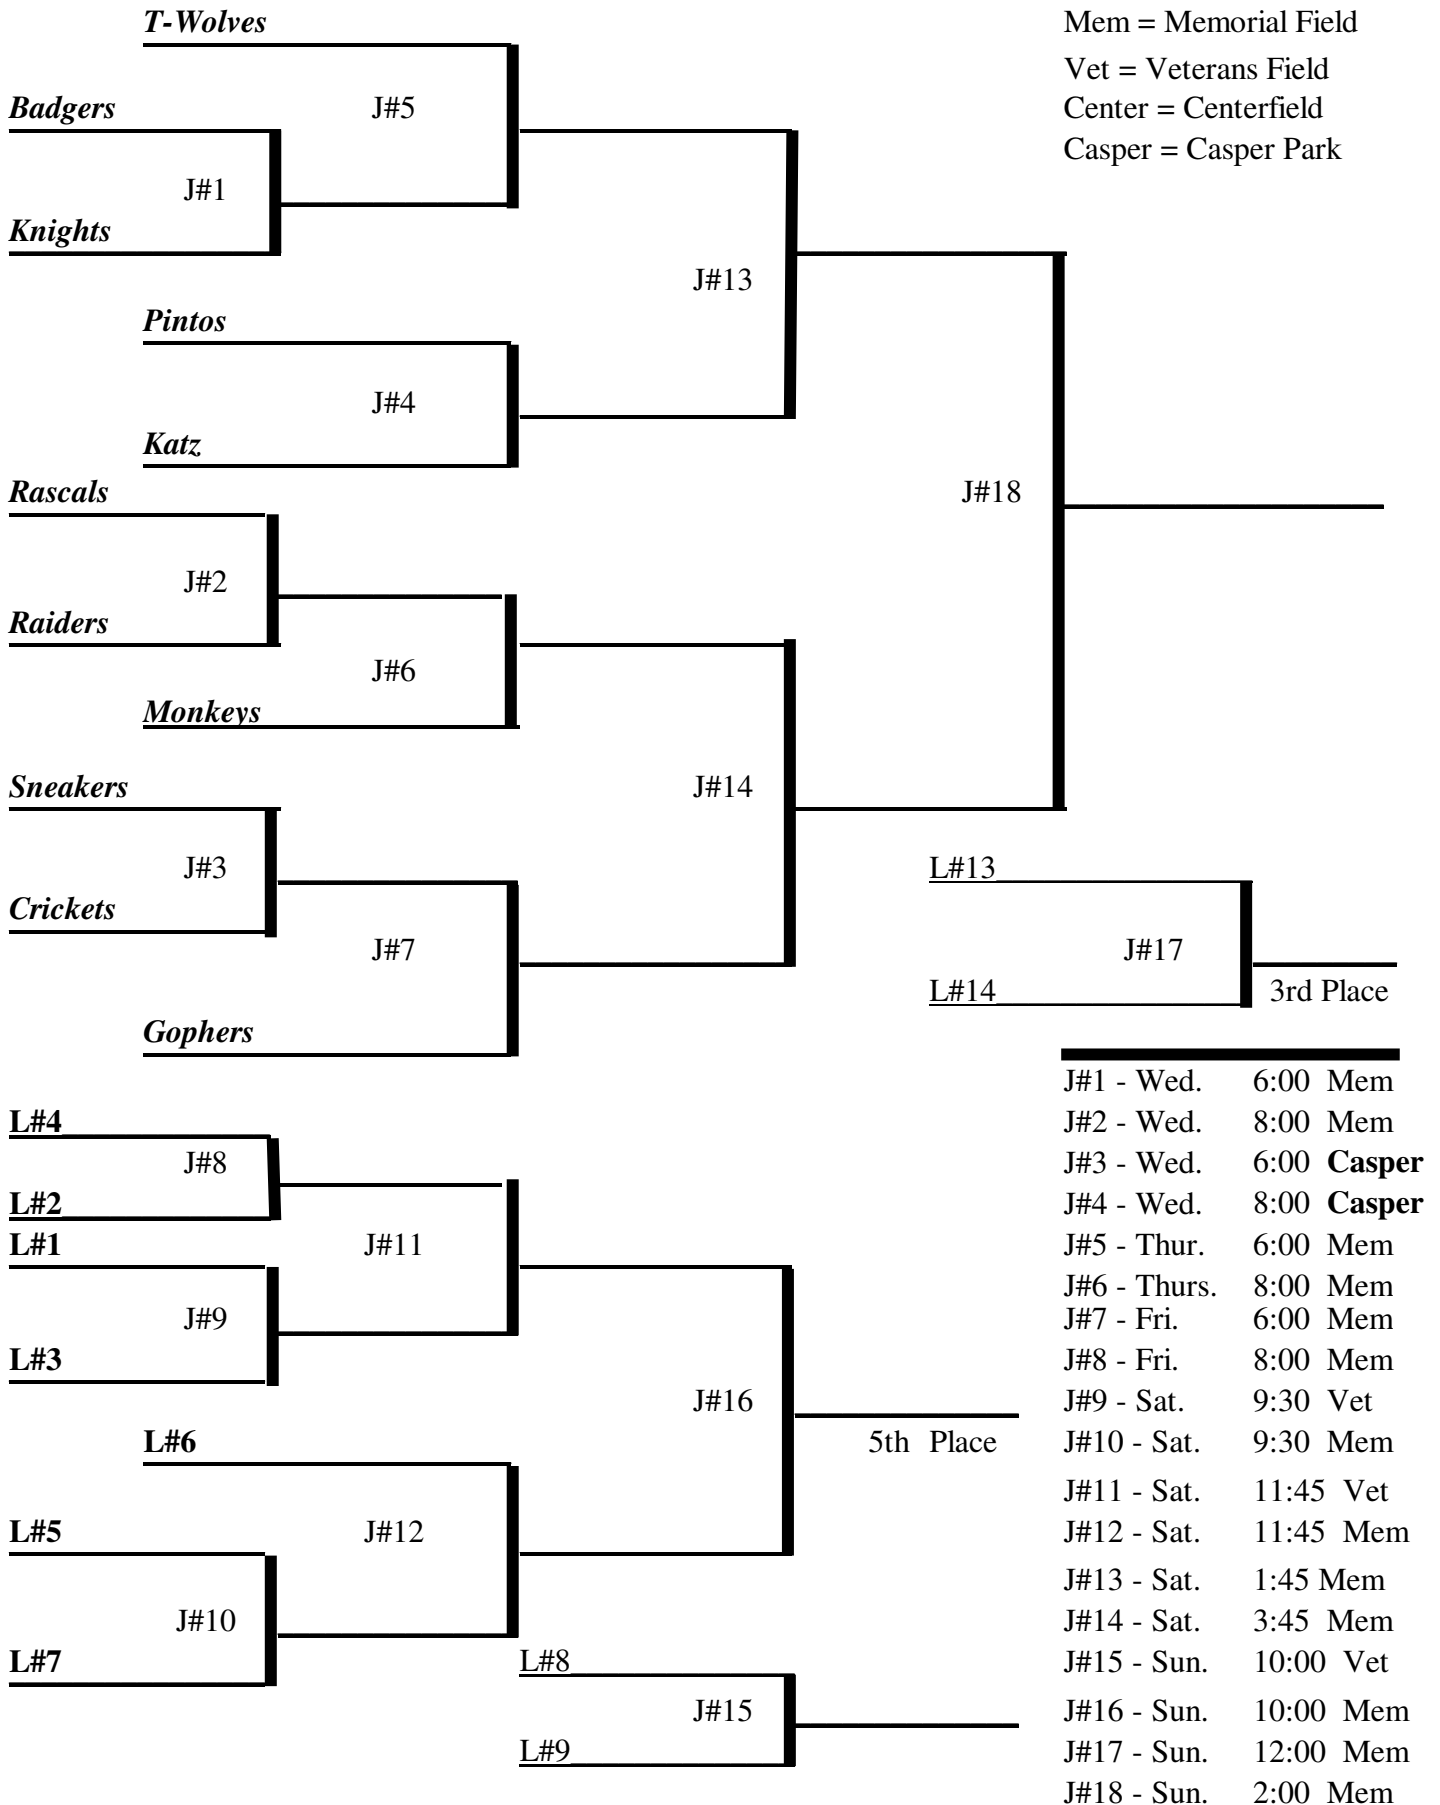

# 2010 Hallie Youth Days - Junior Division

Mem = Memorial Field  
 Vet = Veterans Field  
 Center = Centerfield  
 Casper = Casper Park

J#1 - Wed.	6:00	Mem
J#2 - Wed.	8:00	Mem
J#3 - Wed.	6:00	Casper
J#4 - Wed.	8:00	Casper
J#5 - Thur.	6:00	Mem
J#6 - Thurs.	8:00	Mem
J#7 - Fri.	6:00	Mem
J#8 - Fri.	8:00	Mem
J#9 - Sat.	9:30	Vet
J#10 - Sat.	9:30	Mem
J#11 - Sat.	11:45	Vet
J#12 - Sat.	11:45	Mem
J#13 - Sat.	1:45	Mem
J#14 - Sat.	3:45	Mem
J#15 - Sun.	10:00	Vet
J#16 - Sun.	10:00	Mem
J#17 - Sun.	12:00	Mem
J#18 - Sun.	2:00	Mem