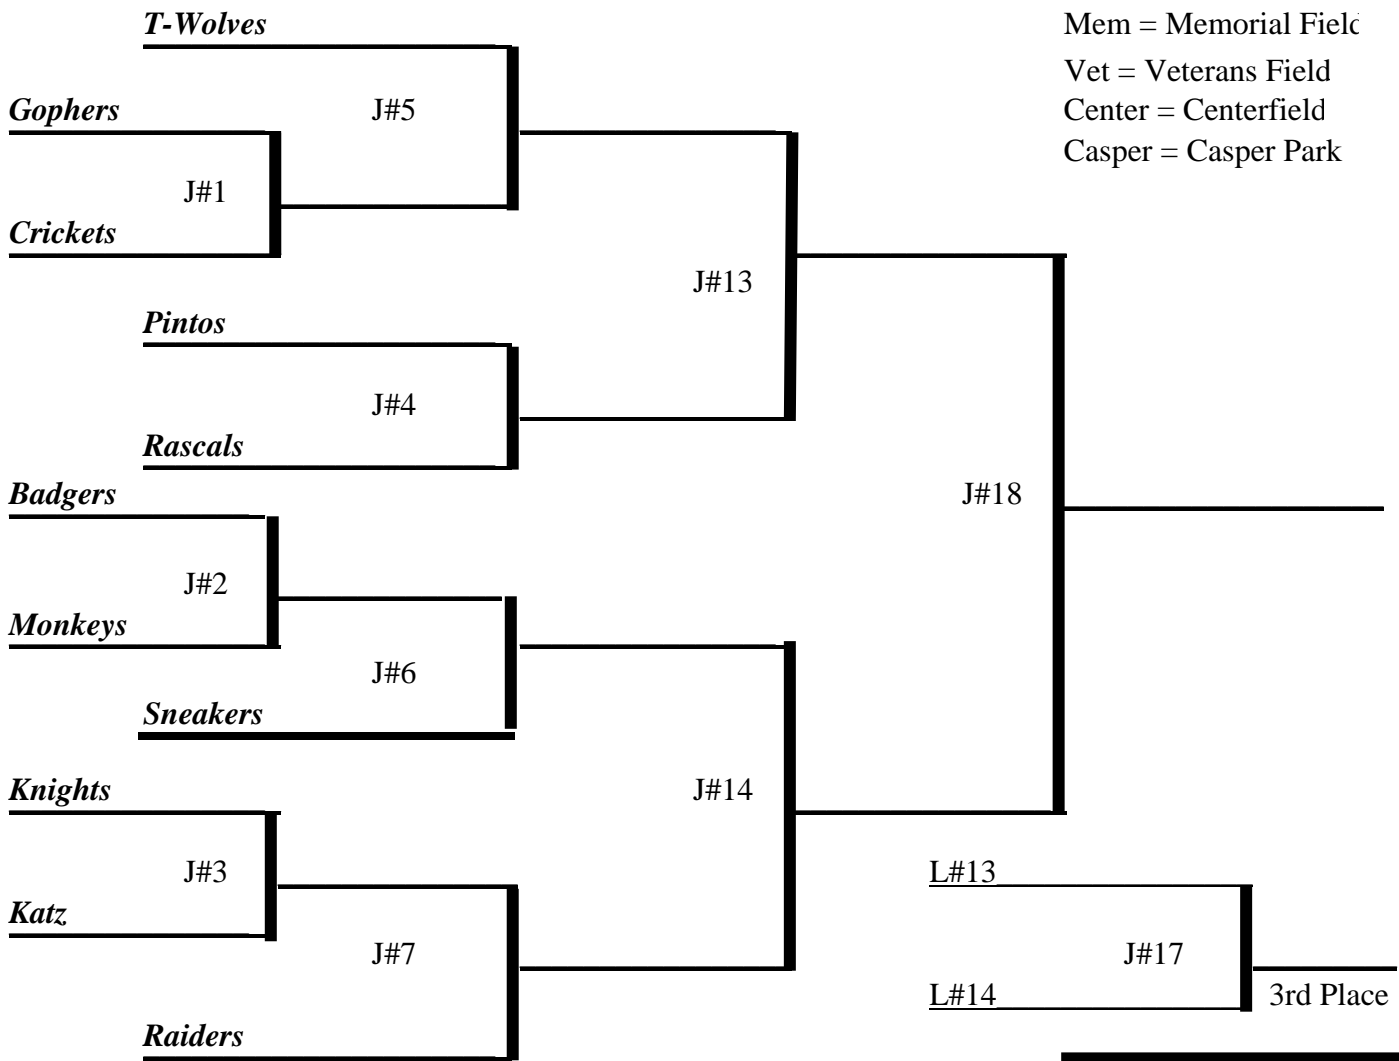

2011 Hallie Youth Days - Junior Division

Mem = Memorial Field
 Vet = Veterans Field
 Center = Centerfield
 Casper = Casper Park

J#1 - Wed.	6:00	Mem
J#2 - Wed.	8:00	Mem
J#3 - Wed.	6:00	Casper
J#4 - Wed.	6:00	Casper
J#5 - Thurs.	6:00	Mem
J#6 - Thurs.	8:00	Mem
J#7 - Thurs.	6:00	Vet
J#8 - Thurs.	8:00	Vet
J#9 - Fri.	6pm	Mem
J#10 - Fri.	8pm	Mem
J#11 - Sat.	3:30	Mem
J#12 - Sat.	5:30	Mem
J#13 - Sat.	7:30pm	Mem
J#14 - Sat.	9:30am	Vet
J#15 - Sun.	10:00am	Mem
J#16 - Sun.	10:00am	Vet
J#17 - Sun.	12:00	Mem
J#18 - Sun.	2:00	Mem