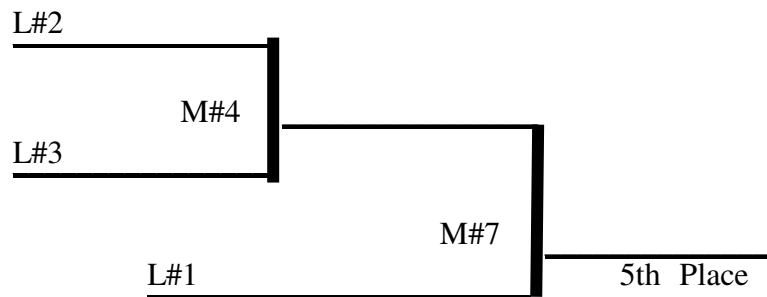

2010 Hallie Youth Days Modified Division

All games will be played
on Centerfield

M#1	- Wed.	7:15	Center
M#2	- Thur.	7:15	Center
M#3	- Fri.	7:15	Center
M#4	- Sat.	9:45	Center
M#5	- Sat.	2:00	Center
M#6	- Sat.	4:00	Center
M#7	- Sun.	10:15	Center
M#8	- Sun.	2:30	Center
M#9	- Sun.	4:30	Center