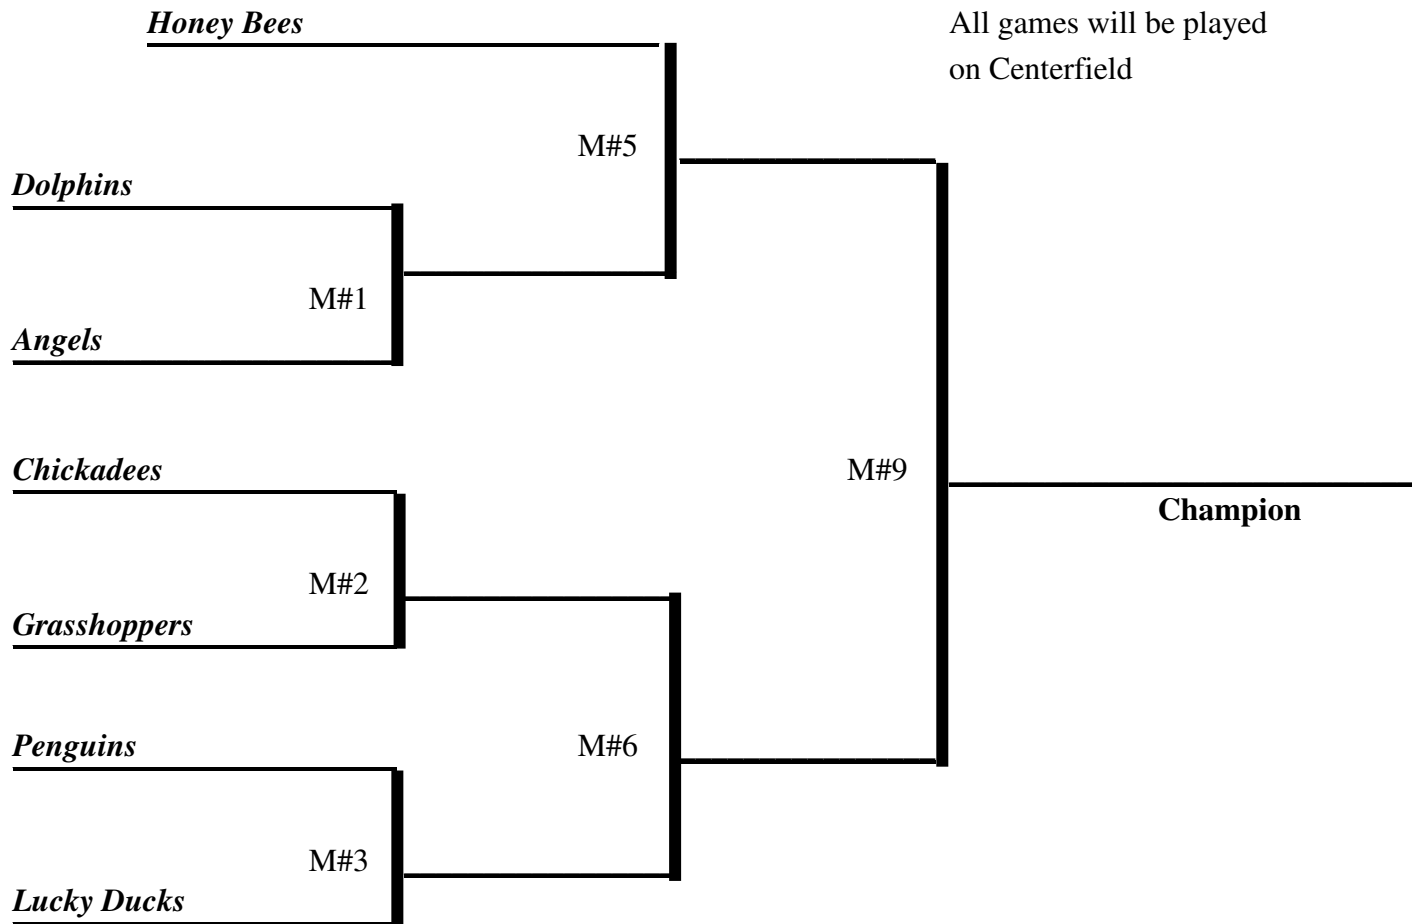

2010 Hallie Youth Days Modified Division

All games will be played
on Centerfield

M#1	- Wed.	7:15	Center
M#2	- Thur.	7:15	Center
M#3	- Fri.	7:15	Center
M#4	- Sat.	9:45	Center
M#5	- Sat.	2:00	Center
M#6	- Sat.	4:00	Center
M#7	- Sun.	10:15	Center
M#8	- Sun.	2:30	Center
M#9	- Sun.	4:30	Center