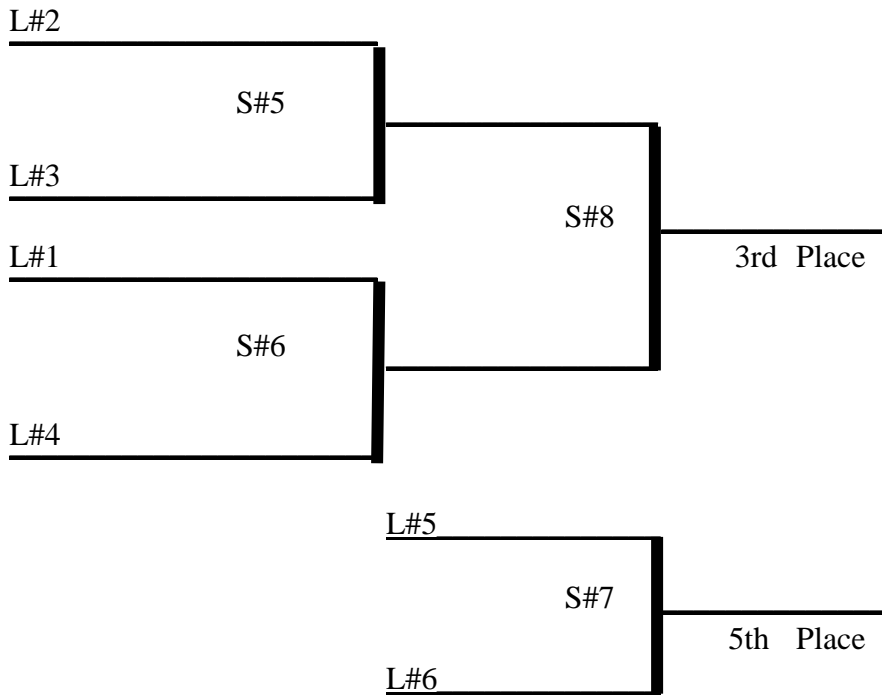

# 2011 Hallie Youth Days Senior Division

S#1 - Wed.	6:00	Vet
S#2 - Wed.	8:00	Vet
S#3 - Fri.	8:00	Vet
S#4 - Sat.	3:30	Vet
S#5 - Sat.	5:30	Vet
S#6 - Sat.	7:30	Vet
S#7 - Sun.	2:00	Vet
S#8 - Sun.	4:00	Vet
S#9 - Sun.	6:00	Vet