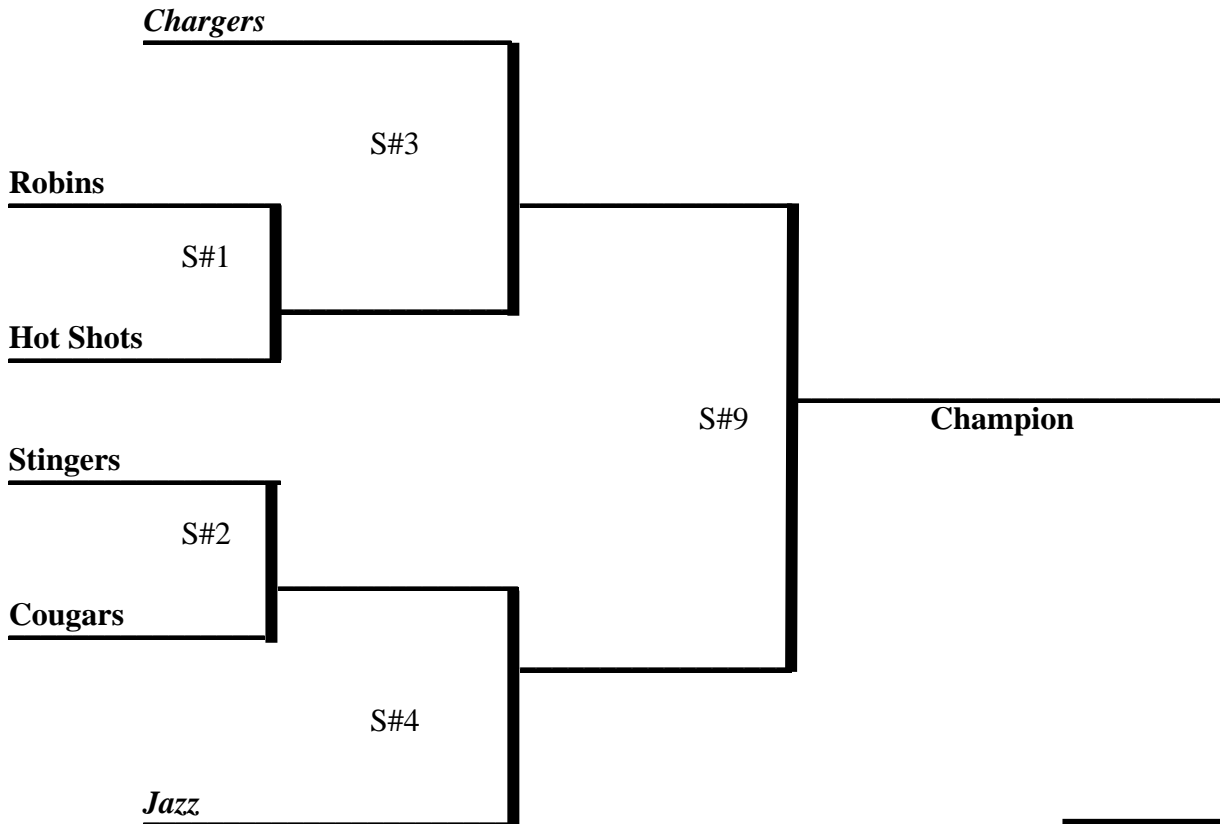

# 2011 Hallie Youth Days Senior Division

S#1 - Wed.	6:00	Vet
S#2 - Wed.	8:00	Vet
S#3 - Fri.	8:00	Vet
S#4 - Sat.	3:30	Vet
S#5 - Sat.	5:30	Vet
S#6 - Sat.	7:30	Vet
S#7 - Sun.	2:00	Vet
S#8 - Sun.	4:00	Vet
S#9 - Sun.	6:00	Vet