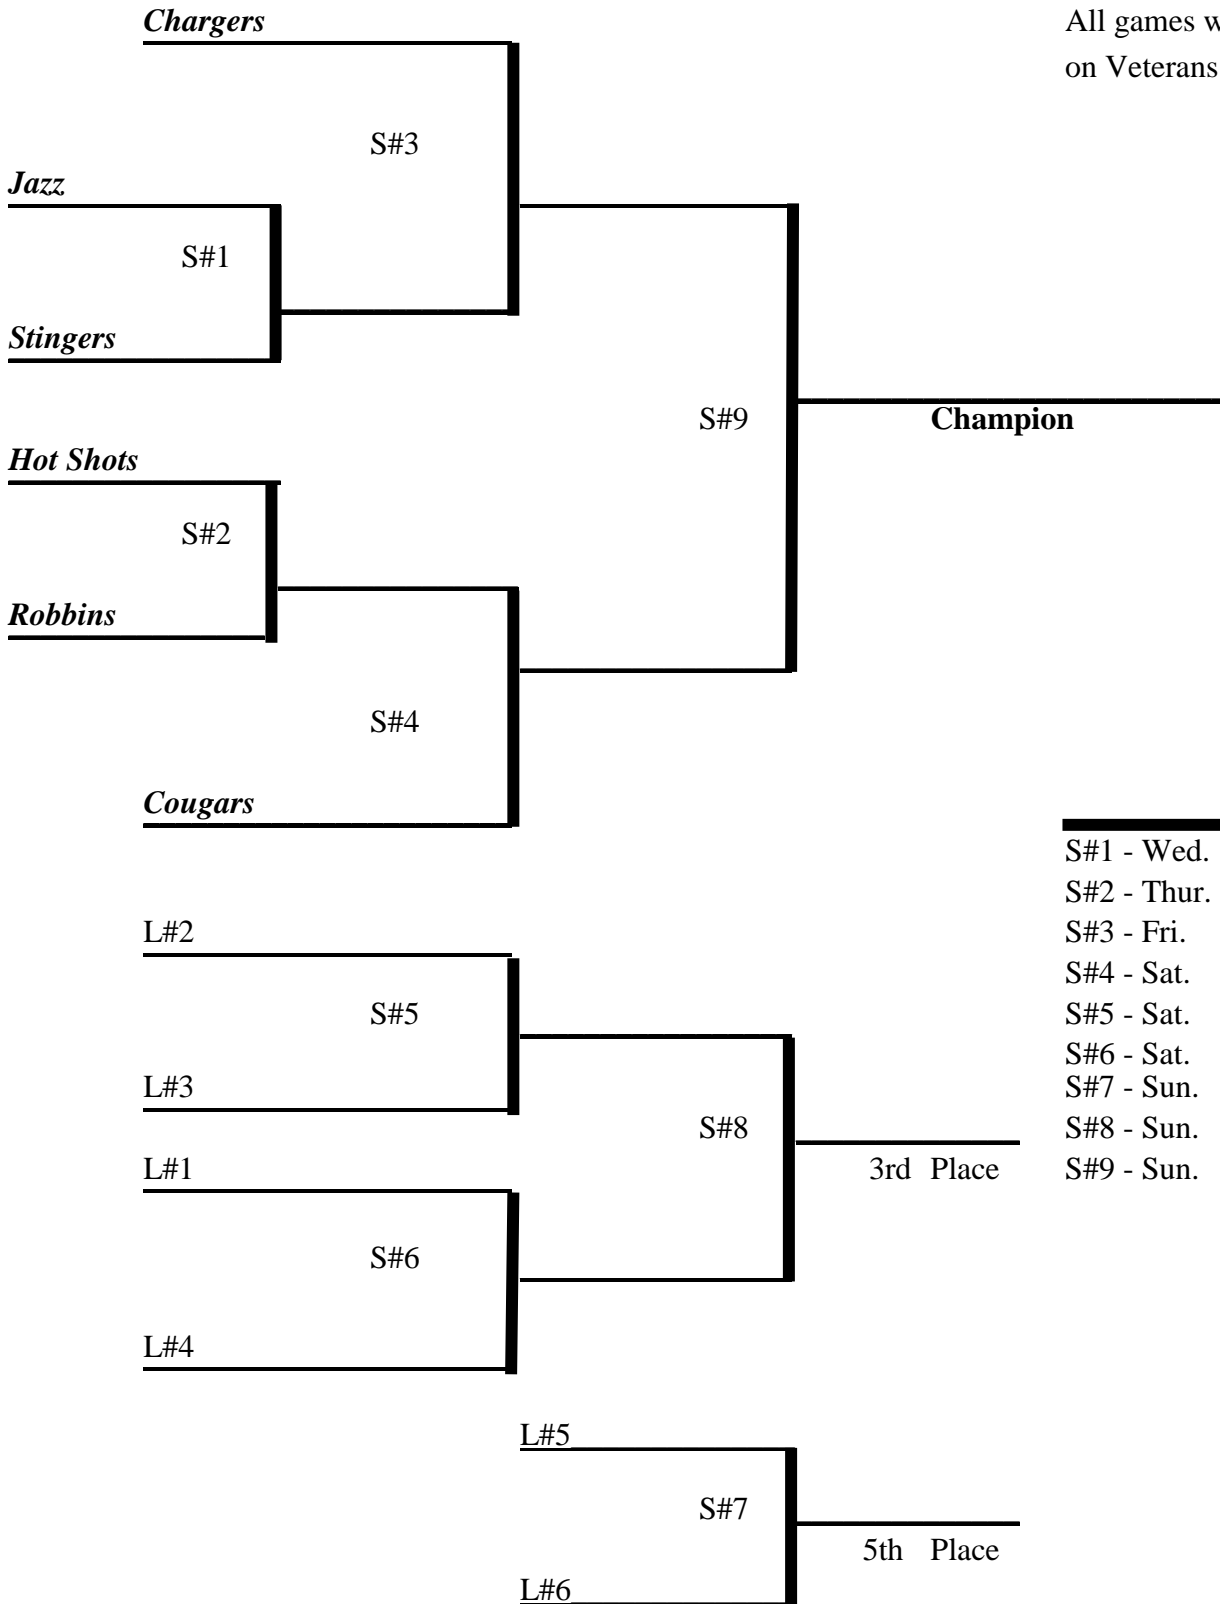

2010 Hallie Youth Days Senior Division

All games will be played
on Veterans Field

S#1 - Wed.	8:00	Vet
S#2 - Thur.	8:00	Vet
S#3 - Fri.	8:00	Vet
S#4 - Sat.	3:45	Vet
S#5 - Sat.	5:45	Vet
S#6 - Sat.	7:45	Vet
S#7 - Sun.	2:00	Vet
S#8 - Sun.	4:00	Vet
S#9 - Sun.	6:00	Vet